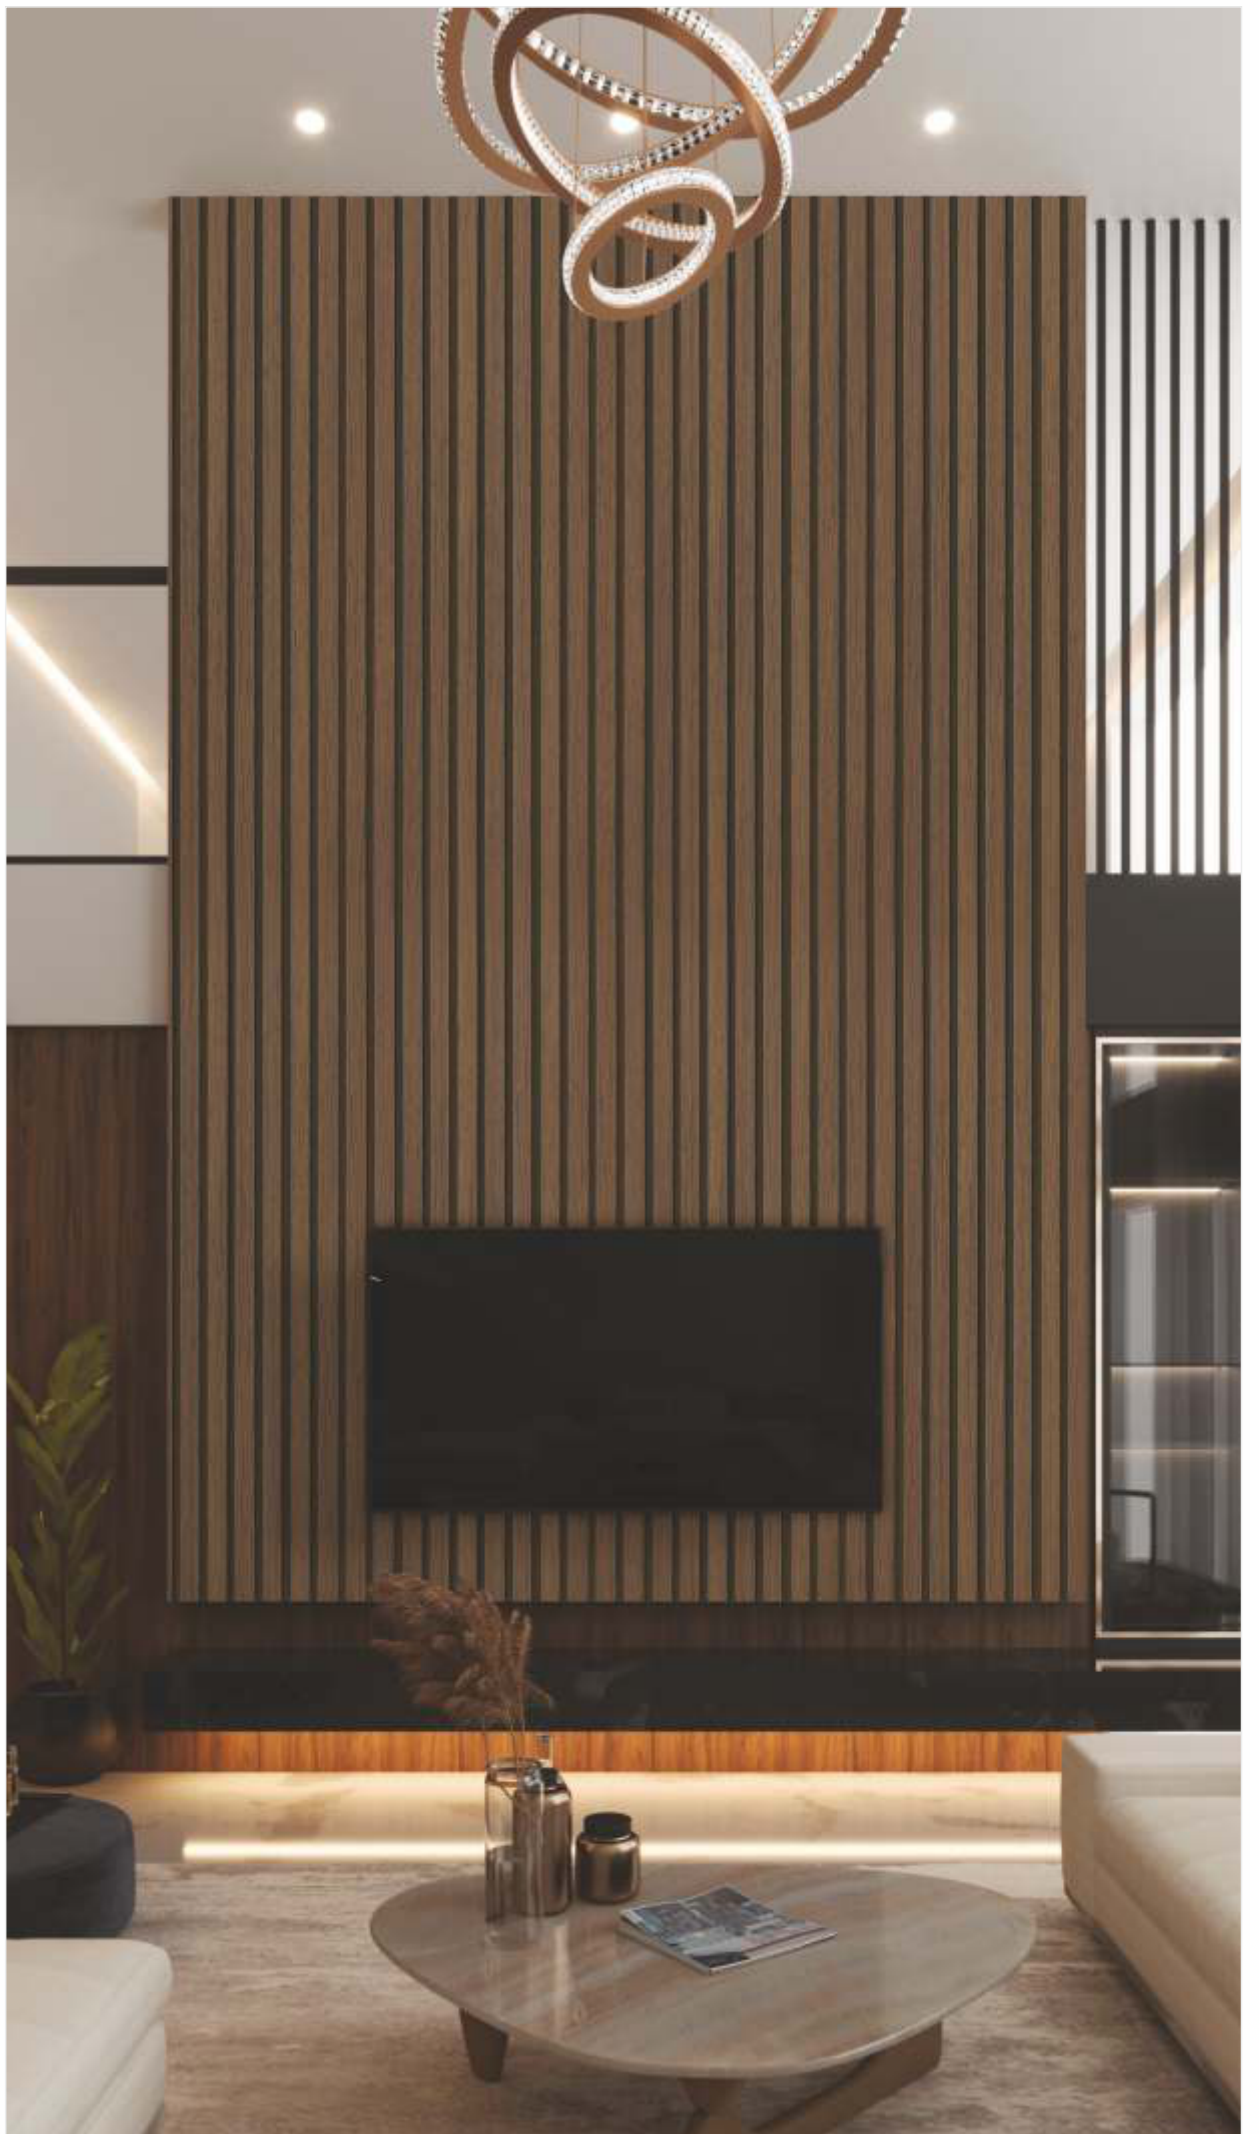

150MM

Warm wood tones create inviting spaces while refined alignment introduces elegant architectural depth.

LOWE ⁰⁶/_{PS}

2900MM

PSV-001

150MM

A balanced fusion of natural texture and modern structure, enriching interiors with warmth and subtle movement.