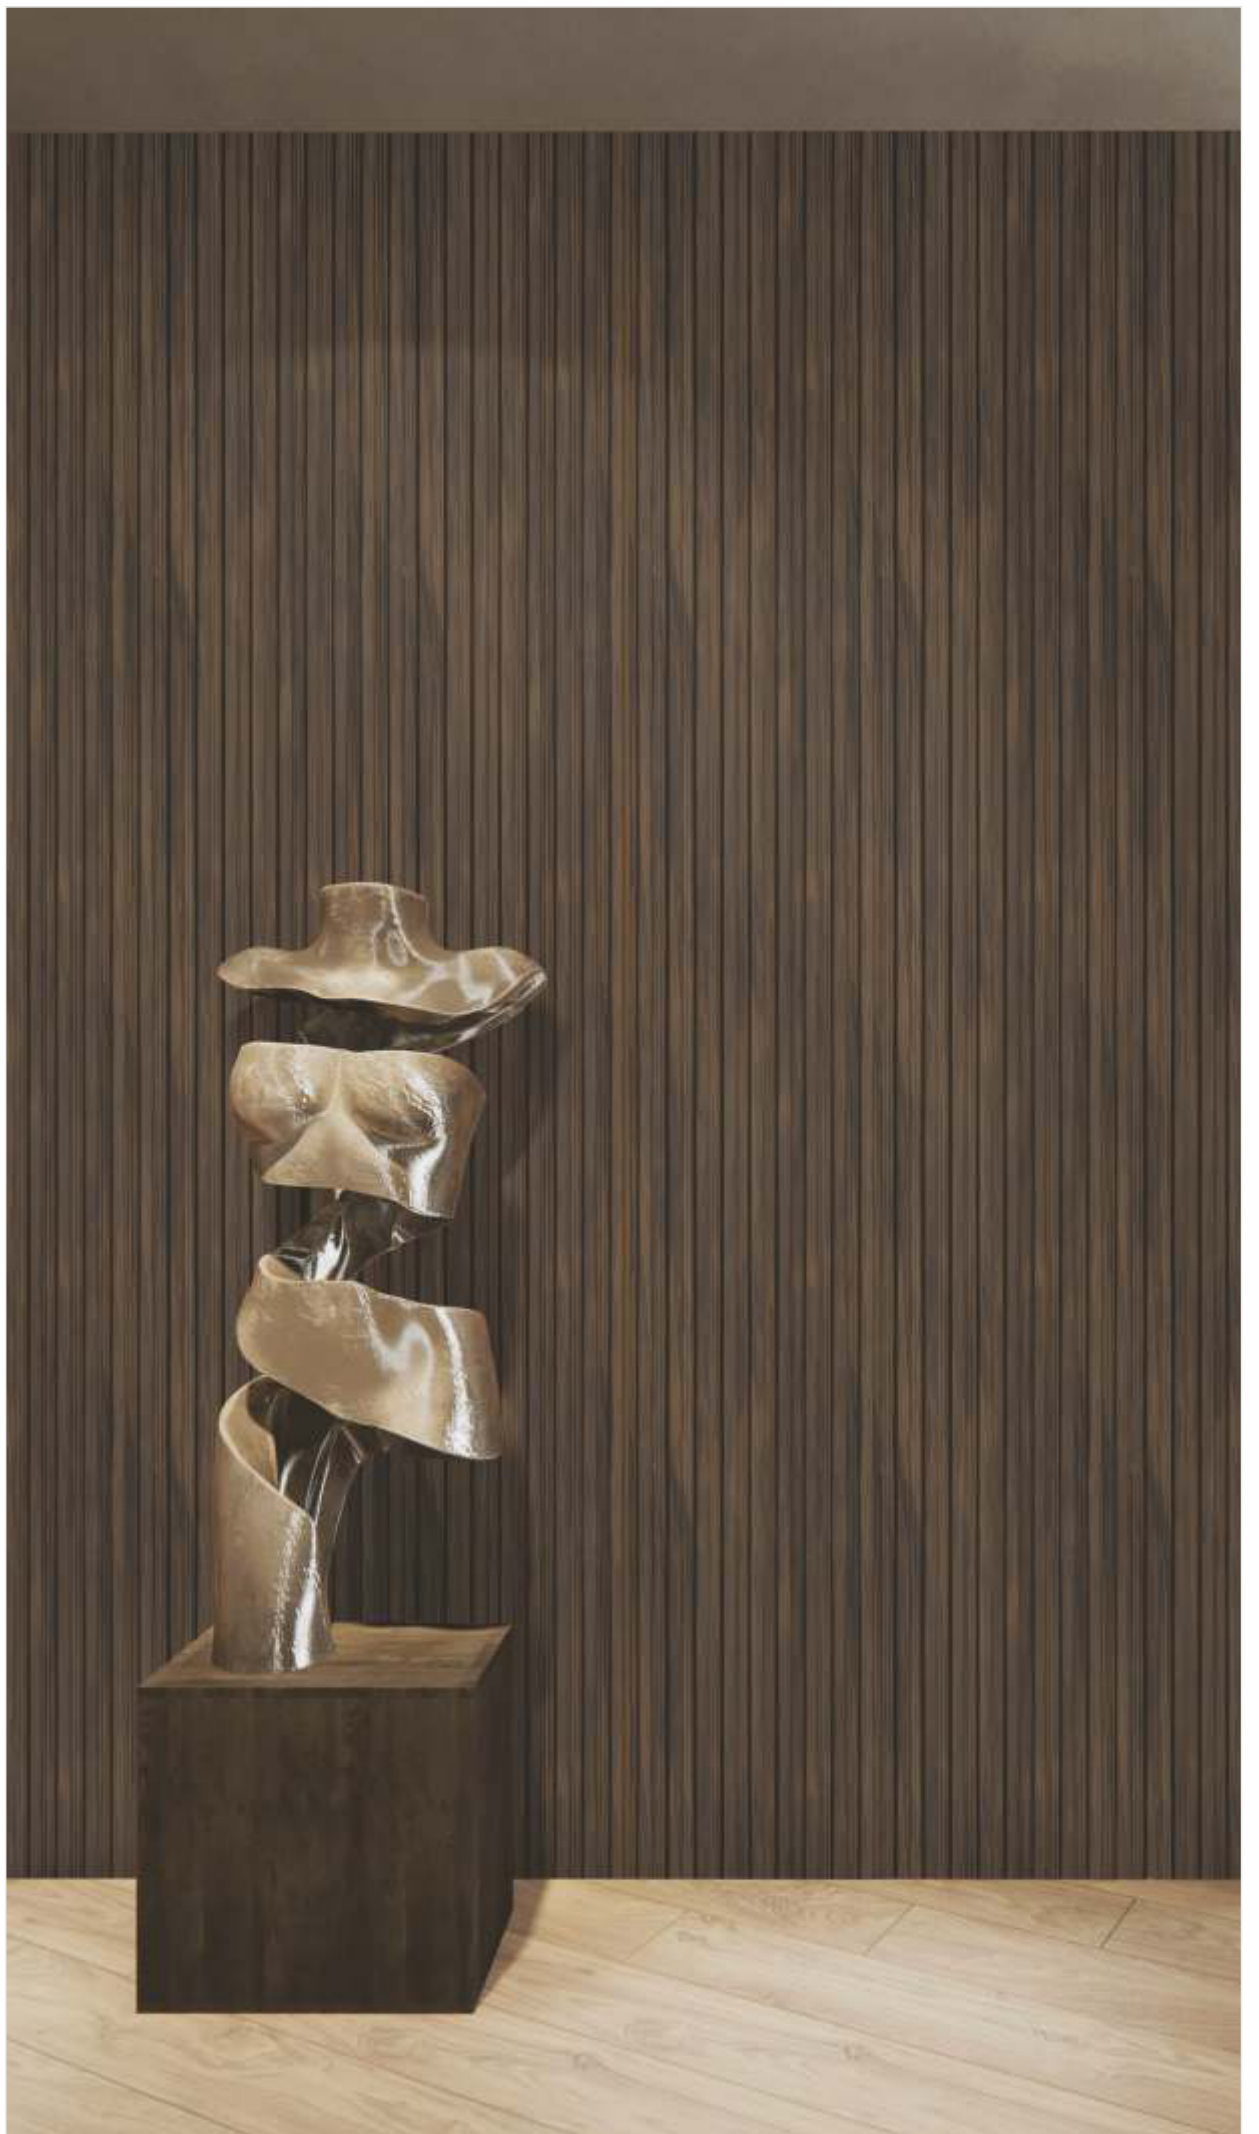

LOWE ⁰⁶/_{PS}

2900MM

PSC-005

150MM

Natural grain tones meet rhythmic structure, bringing warmth, depth, and refined linear character to interiors seeking organic balance with modern architectural styling.