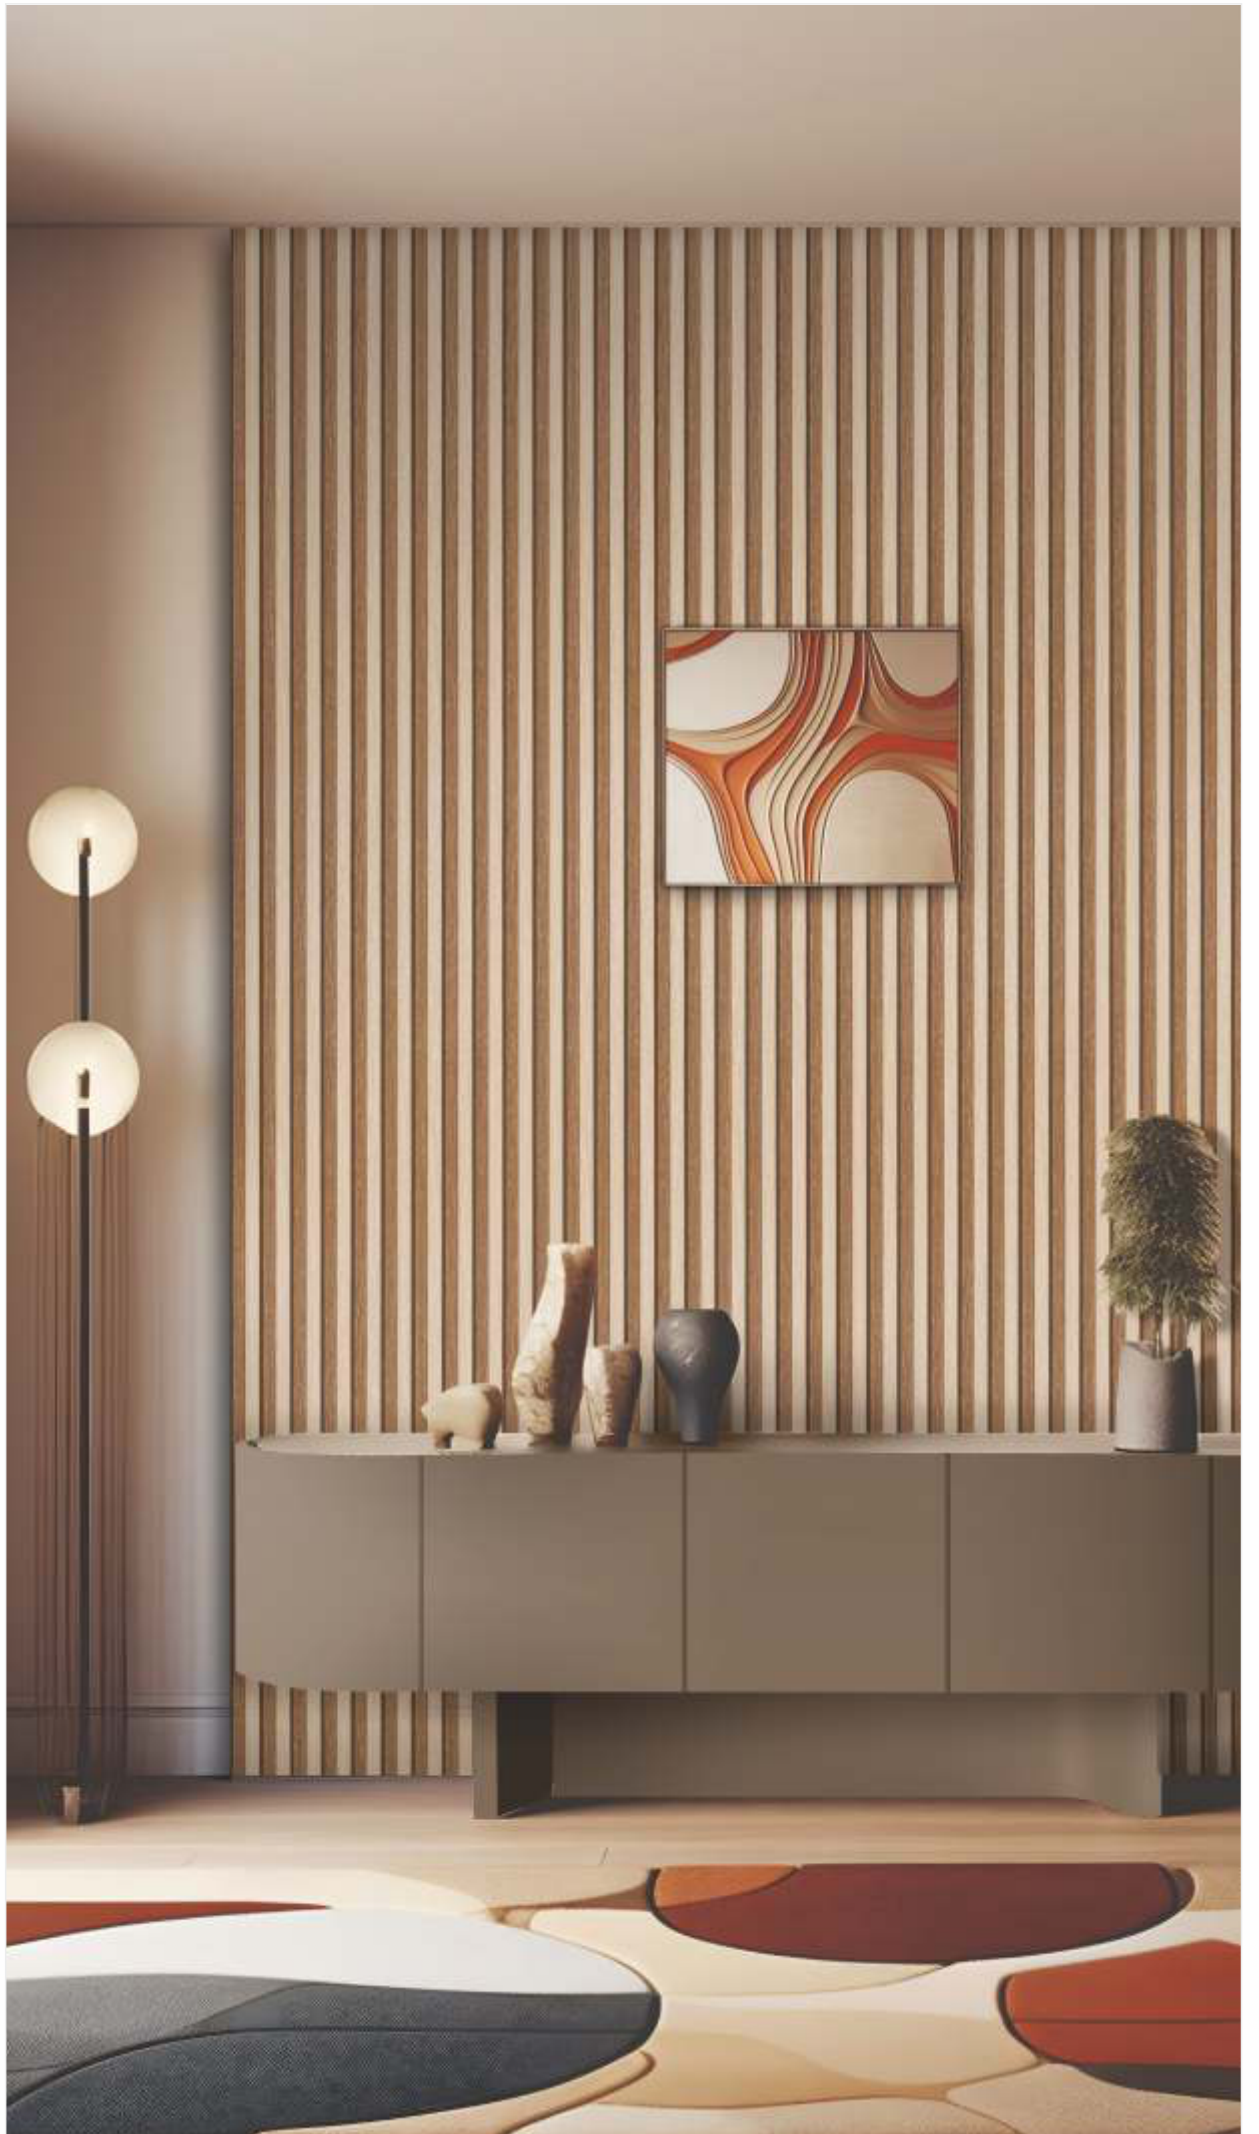

150MM

Inspired by natural wood formations, this surface creates a warm architectural presence with layered texture and elegant structural rhythm.

LOWE ⁰⁶/_{PS}

2900MM

PSBC-002

150MM

Timber-inspired tones blend with structured patterns, delivering warmth, dimensional texture, and contemporary sophistication to modern interior surfaces.