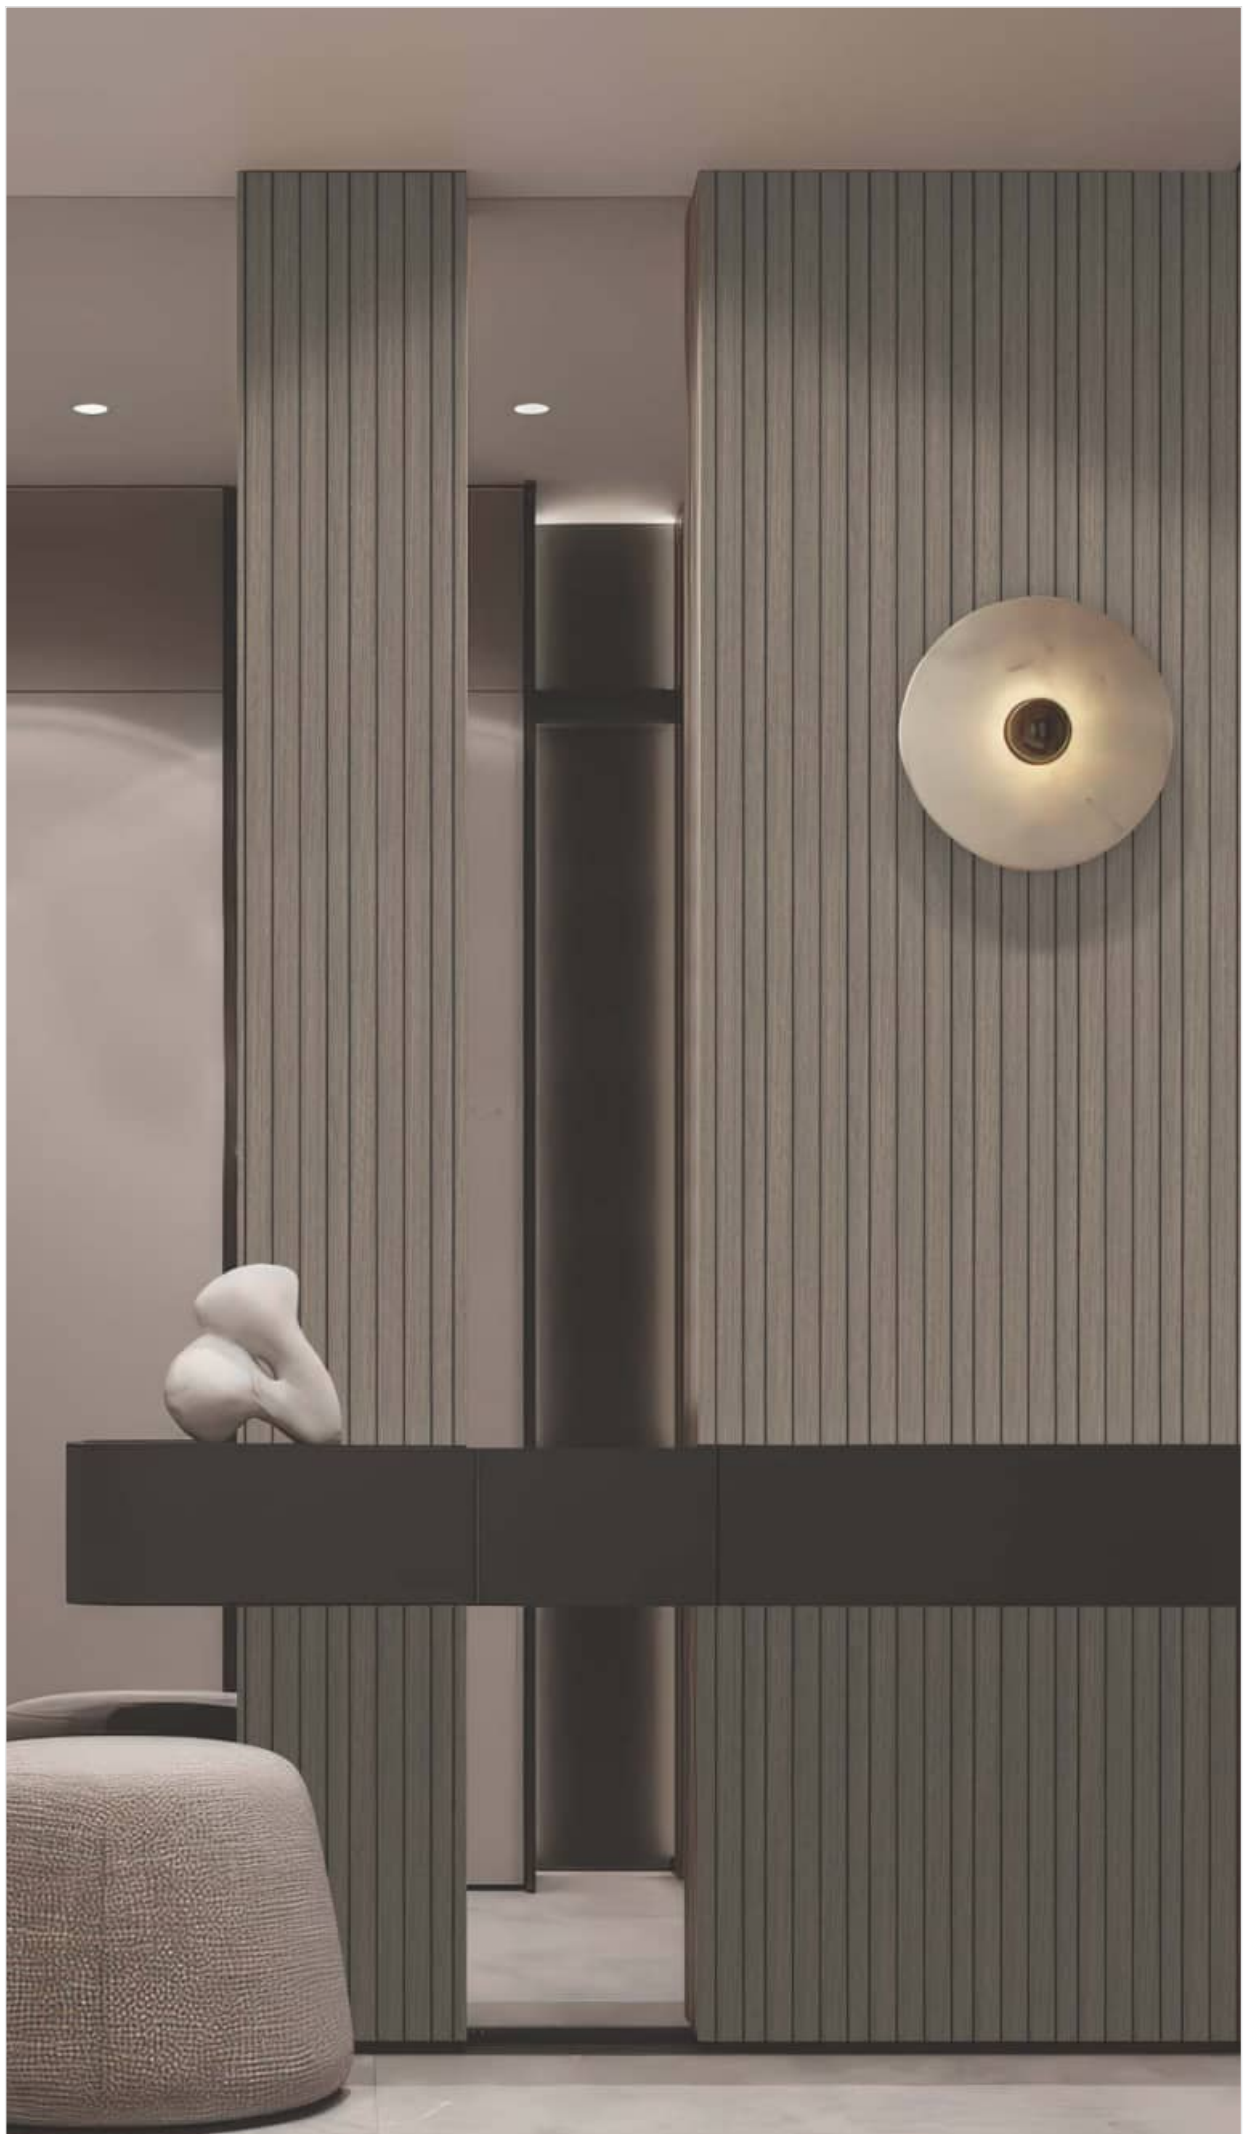

150MM

Designed to amplify verticality, enriching spaces with shadow detailing and subtle dimensional contrast.

LOWE ⁰⁶/_{WP}

2900MM

WPI-008

150MM

An architectural surface expression that balances repetition, depth, and seamless contemporary elegance.