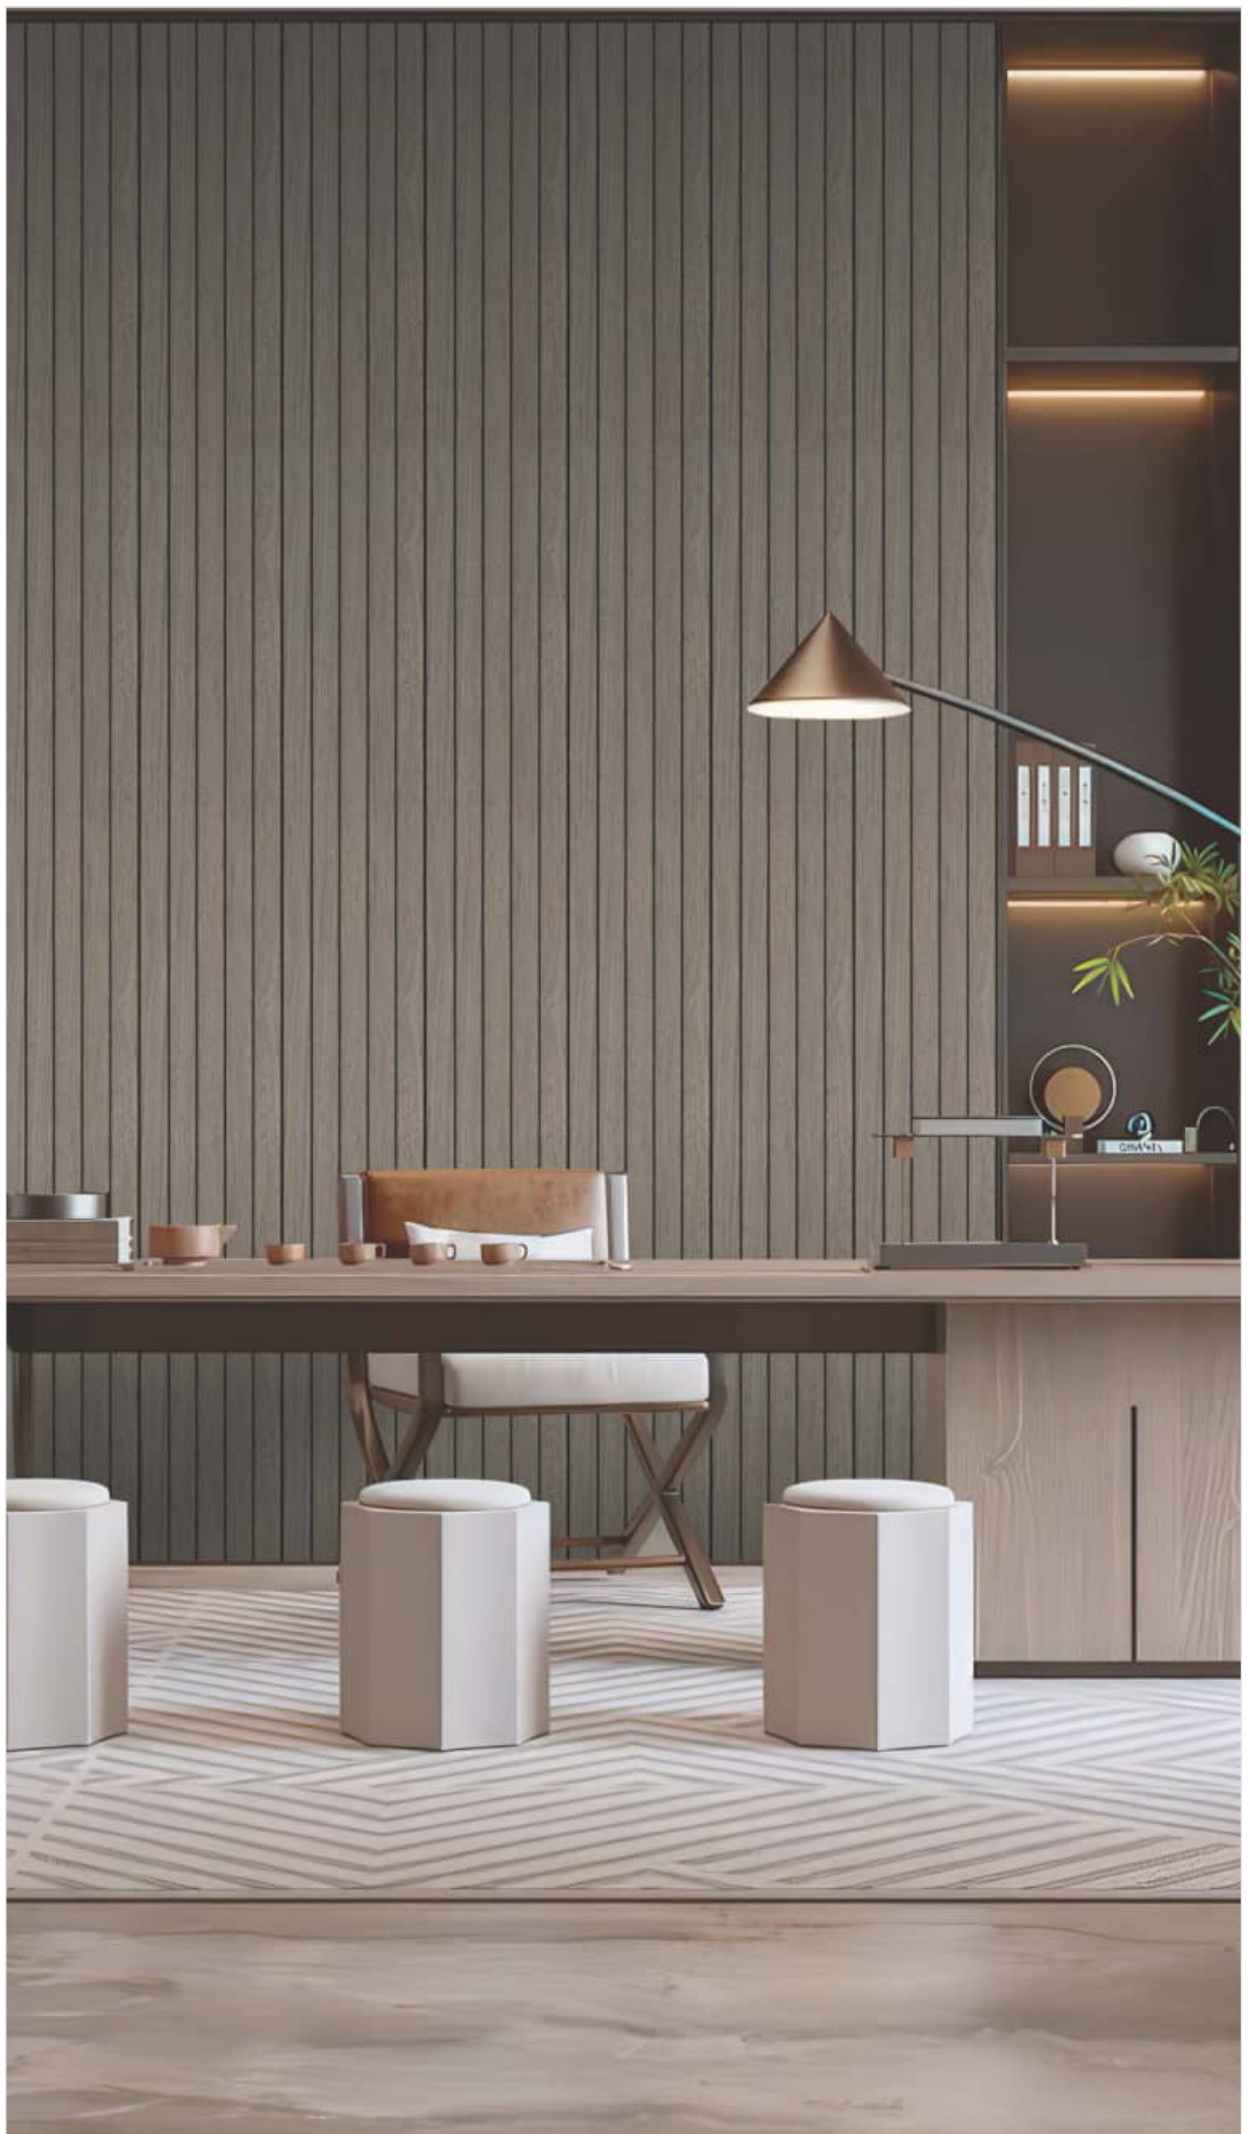

LOWE ⁰⁶/_{WP}

2900MM

WPP-002

150MM

Bringing architectural structure to everyday spaces through elegant repetition and contemporary vertical articulation.

LOWE ⁰⁶/_{WP}

2900MM

WPP-003

150MM

Natural wood tones paired with refined structural detailing create inviting surfaces that radiate warmth, texture, and balanced architectural depth for contemporary interior environments.

LOWE ⁰⁶/_{WP}