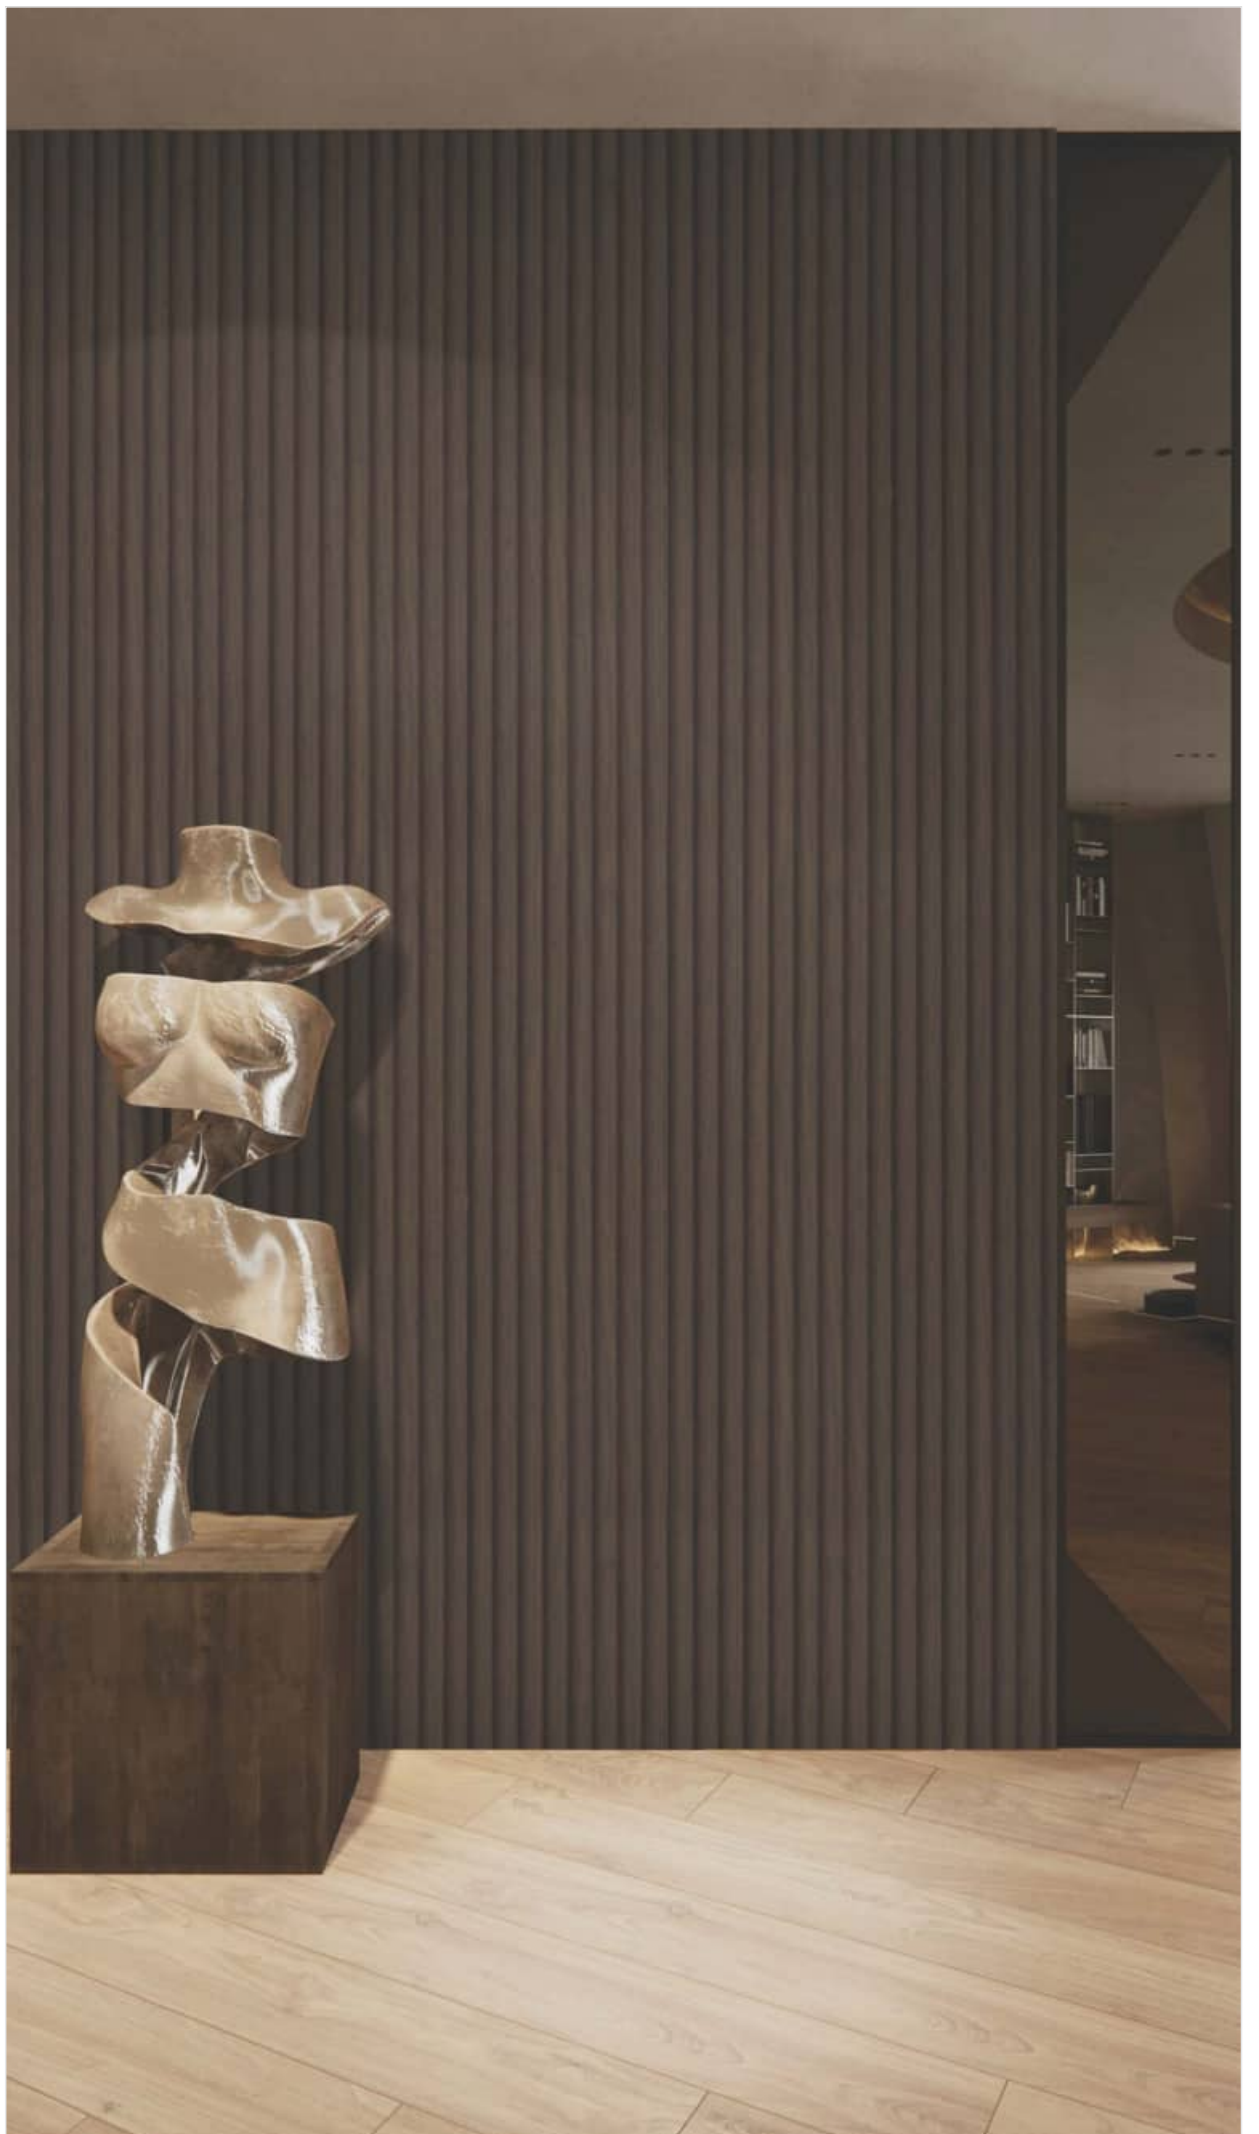

150MM

A modern surface solution that blends structured detailing with clean aesthetics, creating impactful yet harmonious environments.

LOWE ⁰⁶/_{WP}

2900MM

WPF-005

150MM

Crafted to shape light and shadow, enhancing walls with vertical texture and refined dimensional sophistication.