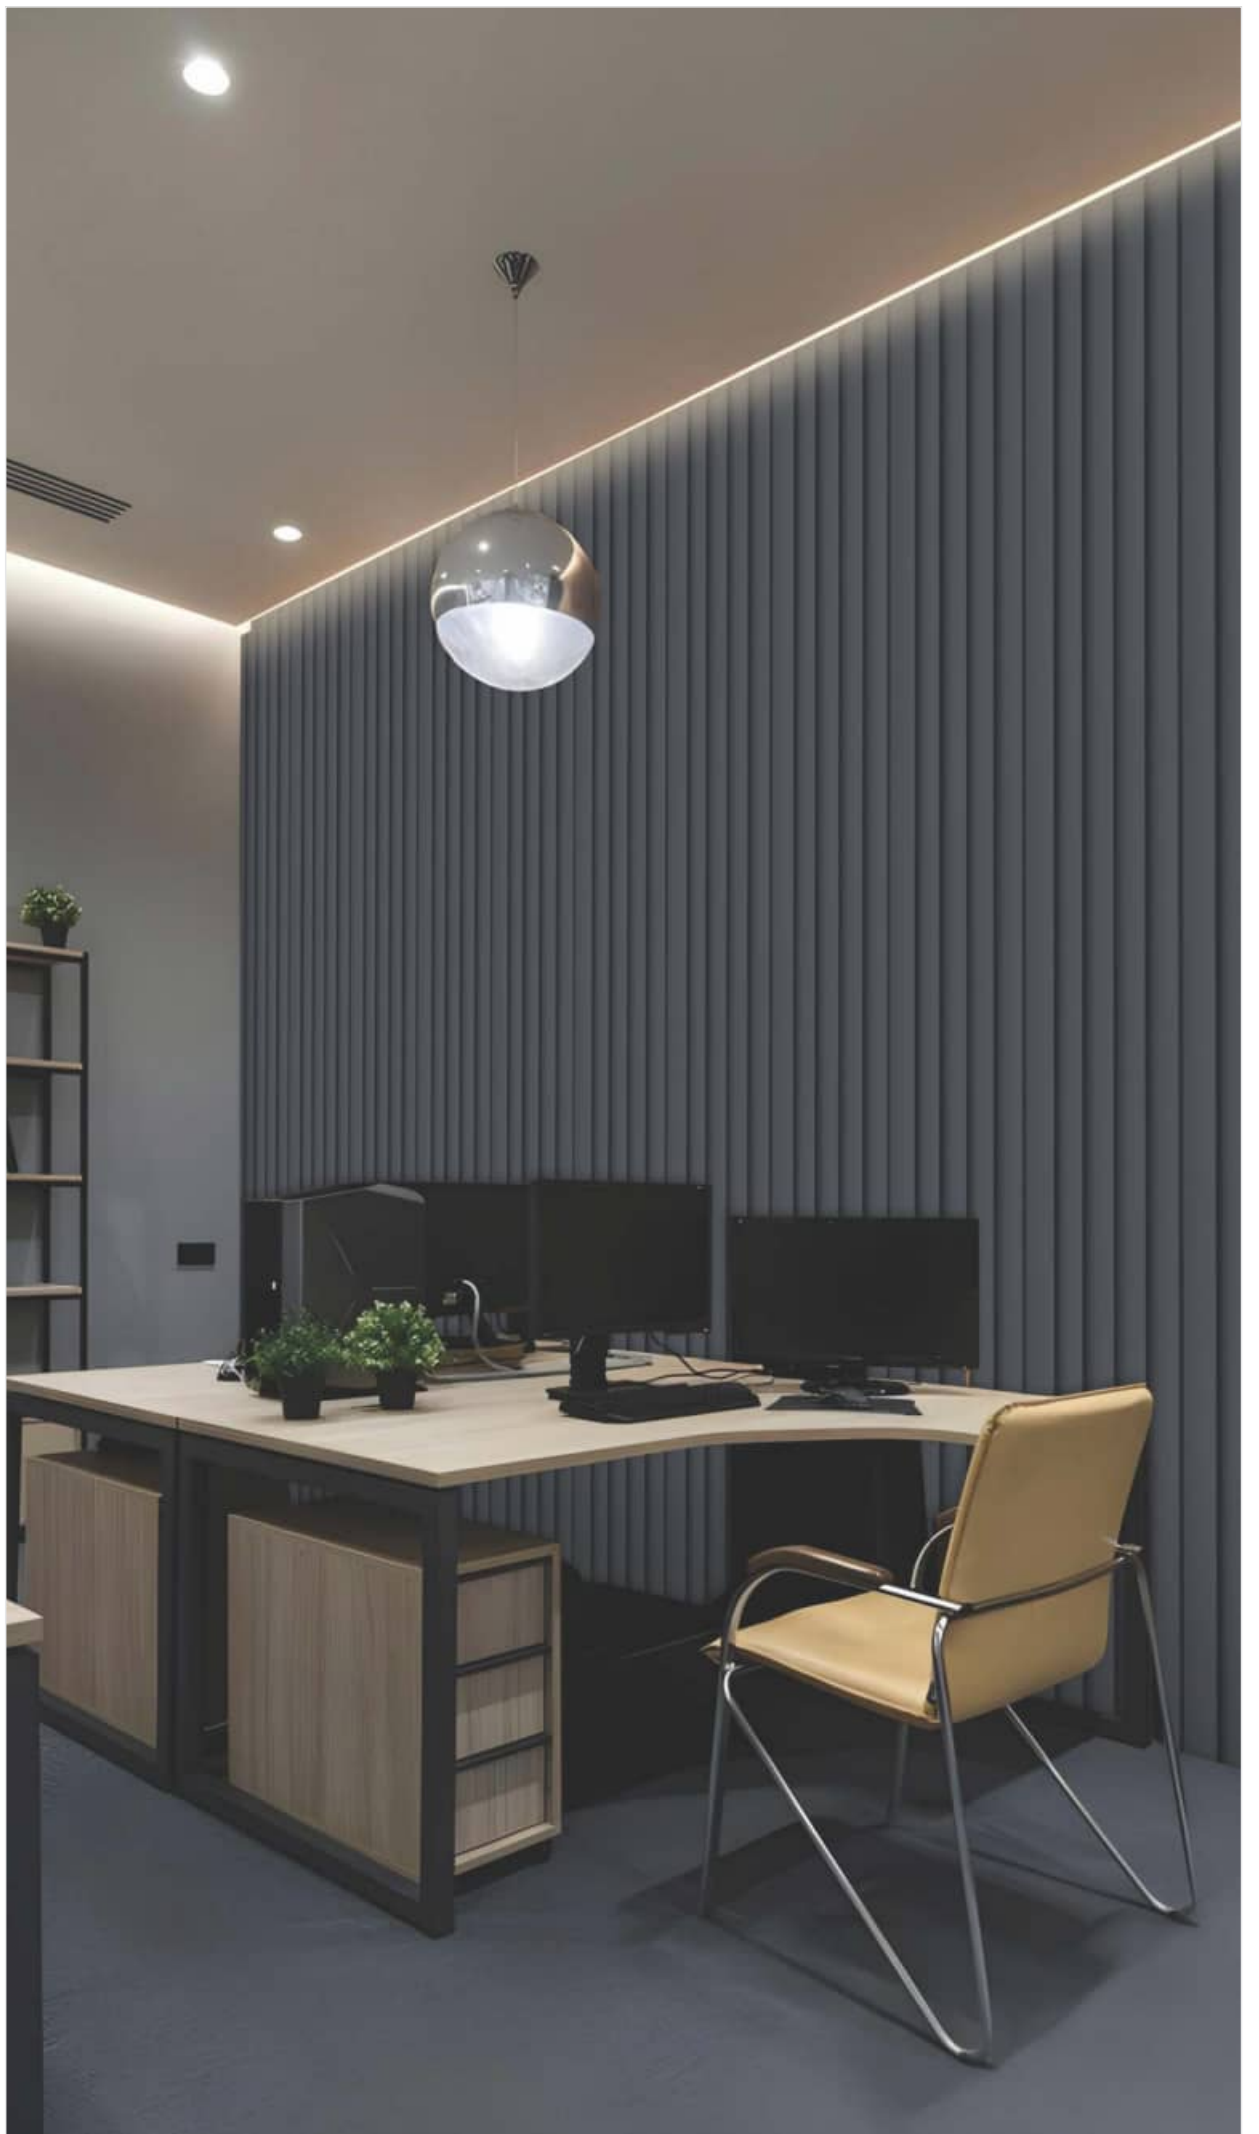

150MM

A refined interpretation of linear design, offering dimensional balance and enduring modern appeal.

LOWE ⁰⁶/_{WP}

2900MM

WPP-004

150MM

Precision-crafted patterns create captivating surface flow, enhancing interiors with controlled texture and depth.