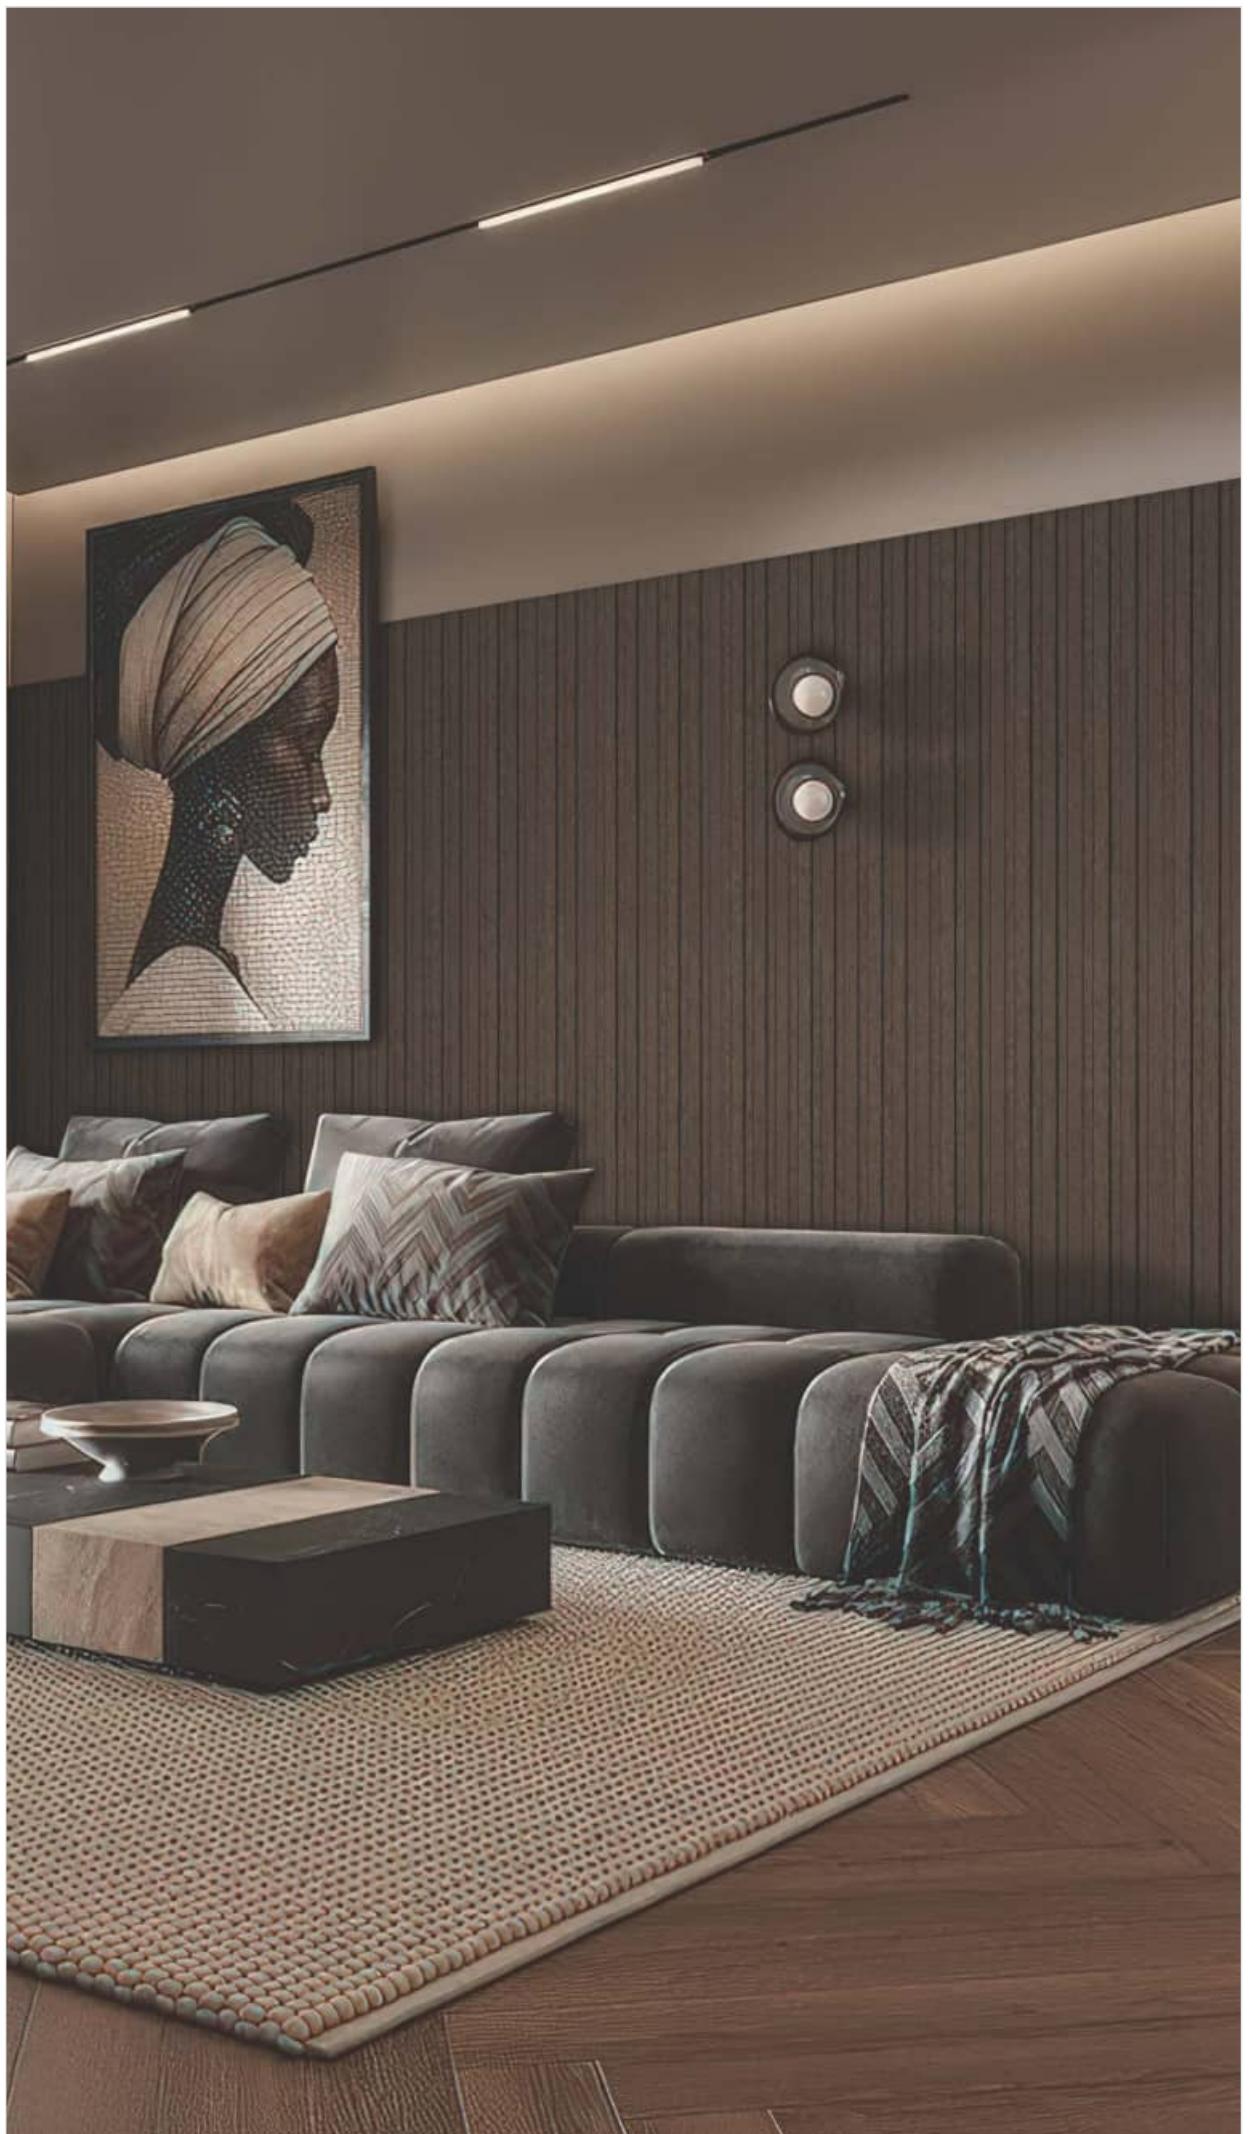

A refined interpretation of linear design, offering dimensional balance and enduring modern appeal.