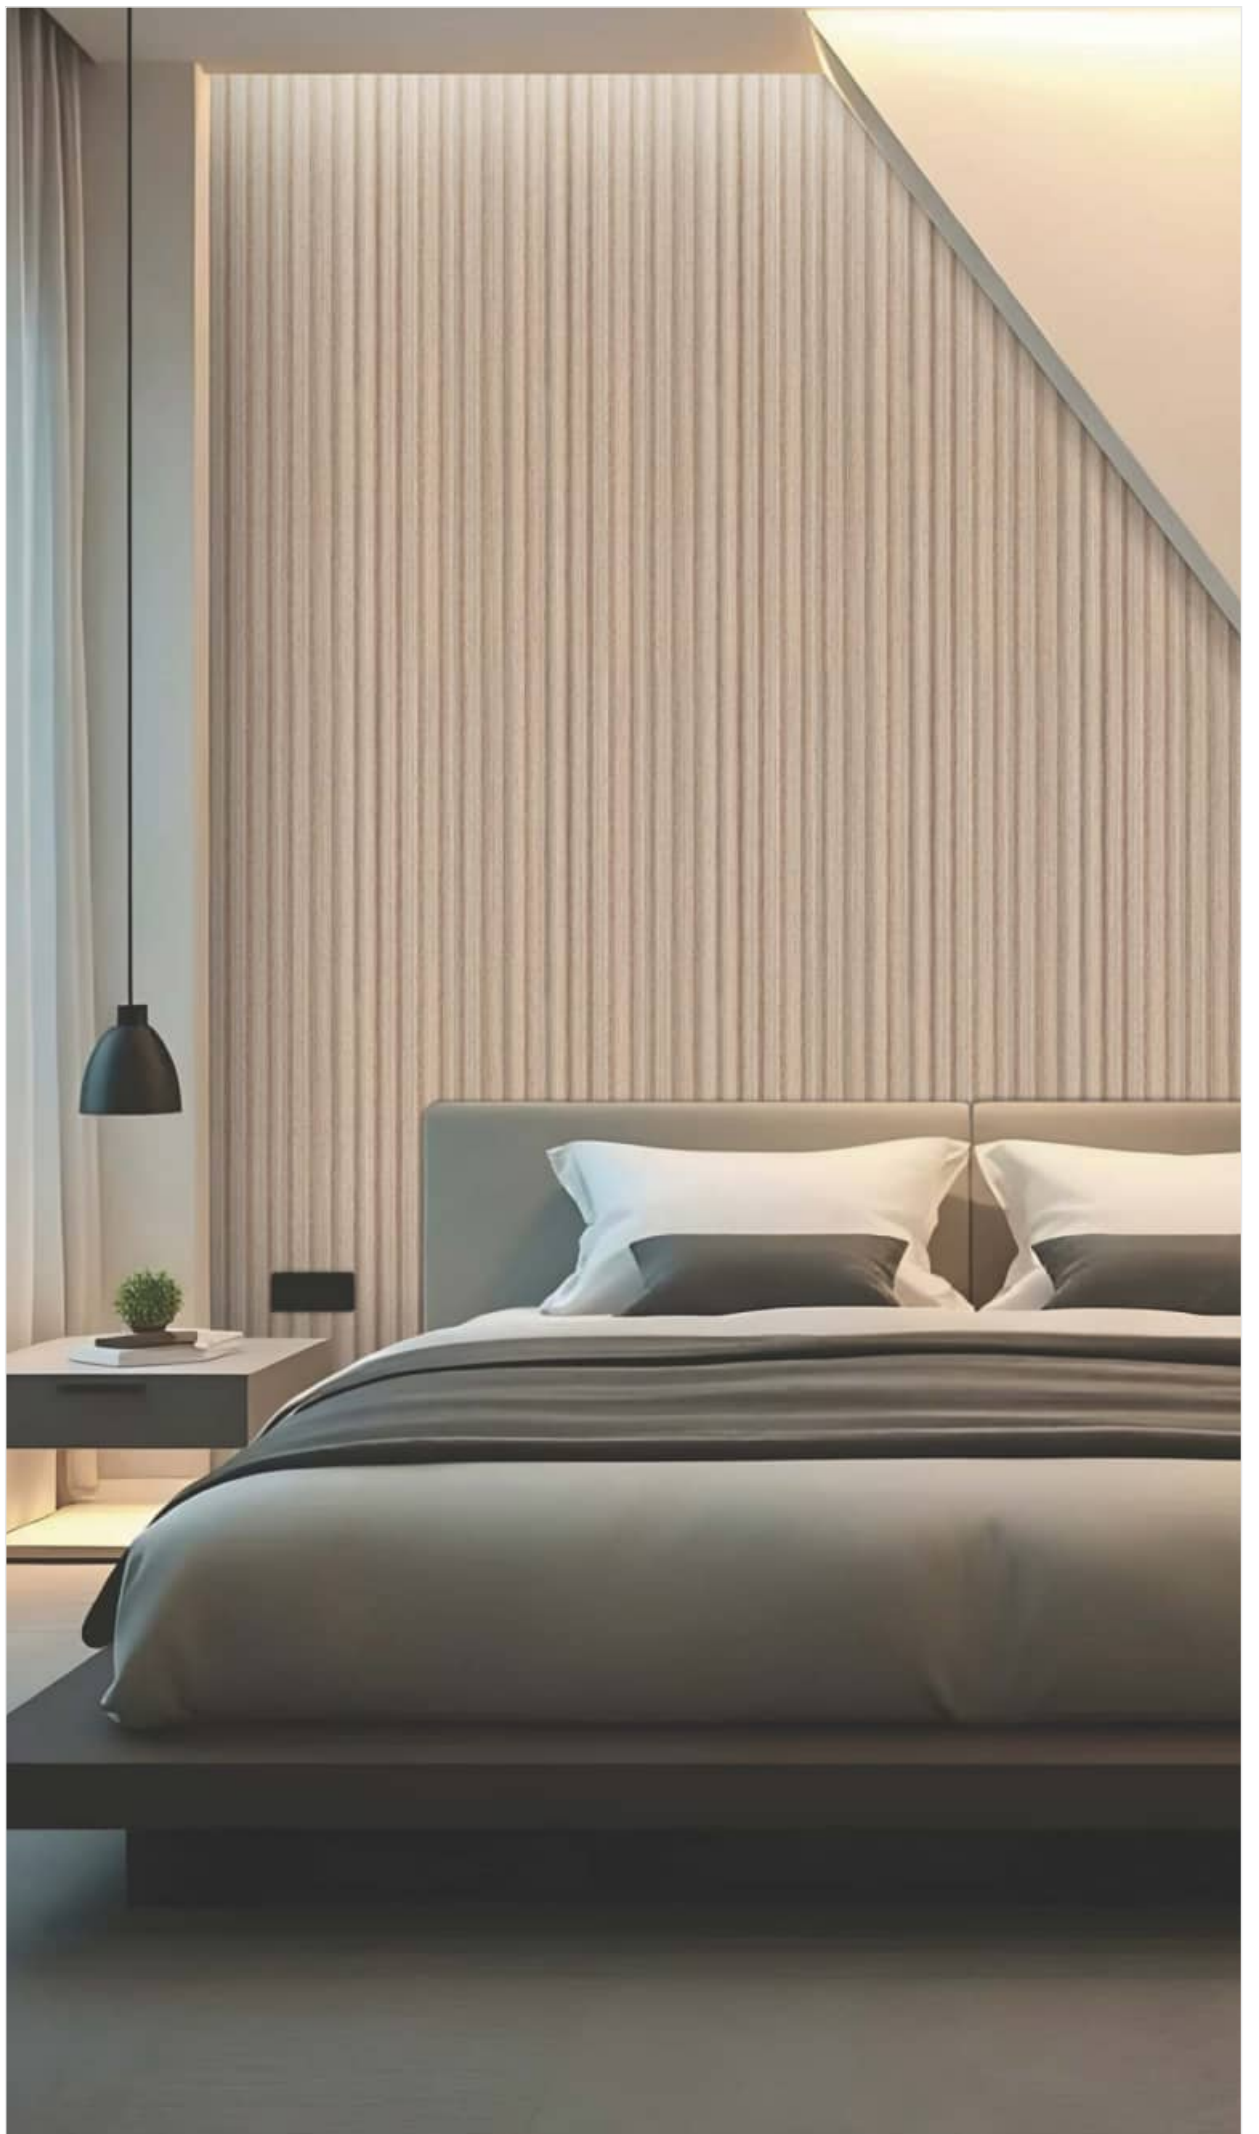

LOWE ⁰⁶/_{WP}

2900MM

WPC-002

150MM

Defined by disciplined geometry, it offers striking visual continuity while maintaining warmth and subtle surface texture.

LOWE ⁰⁶/_{WP}

2900MM

WPC-005