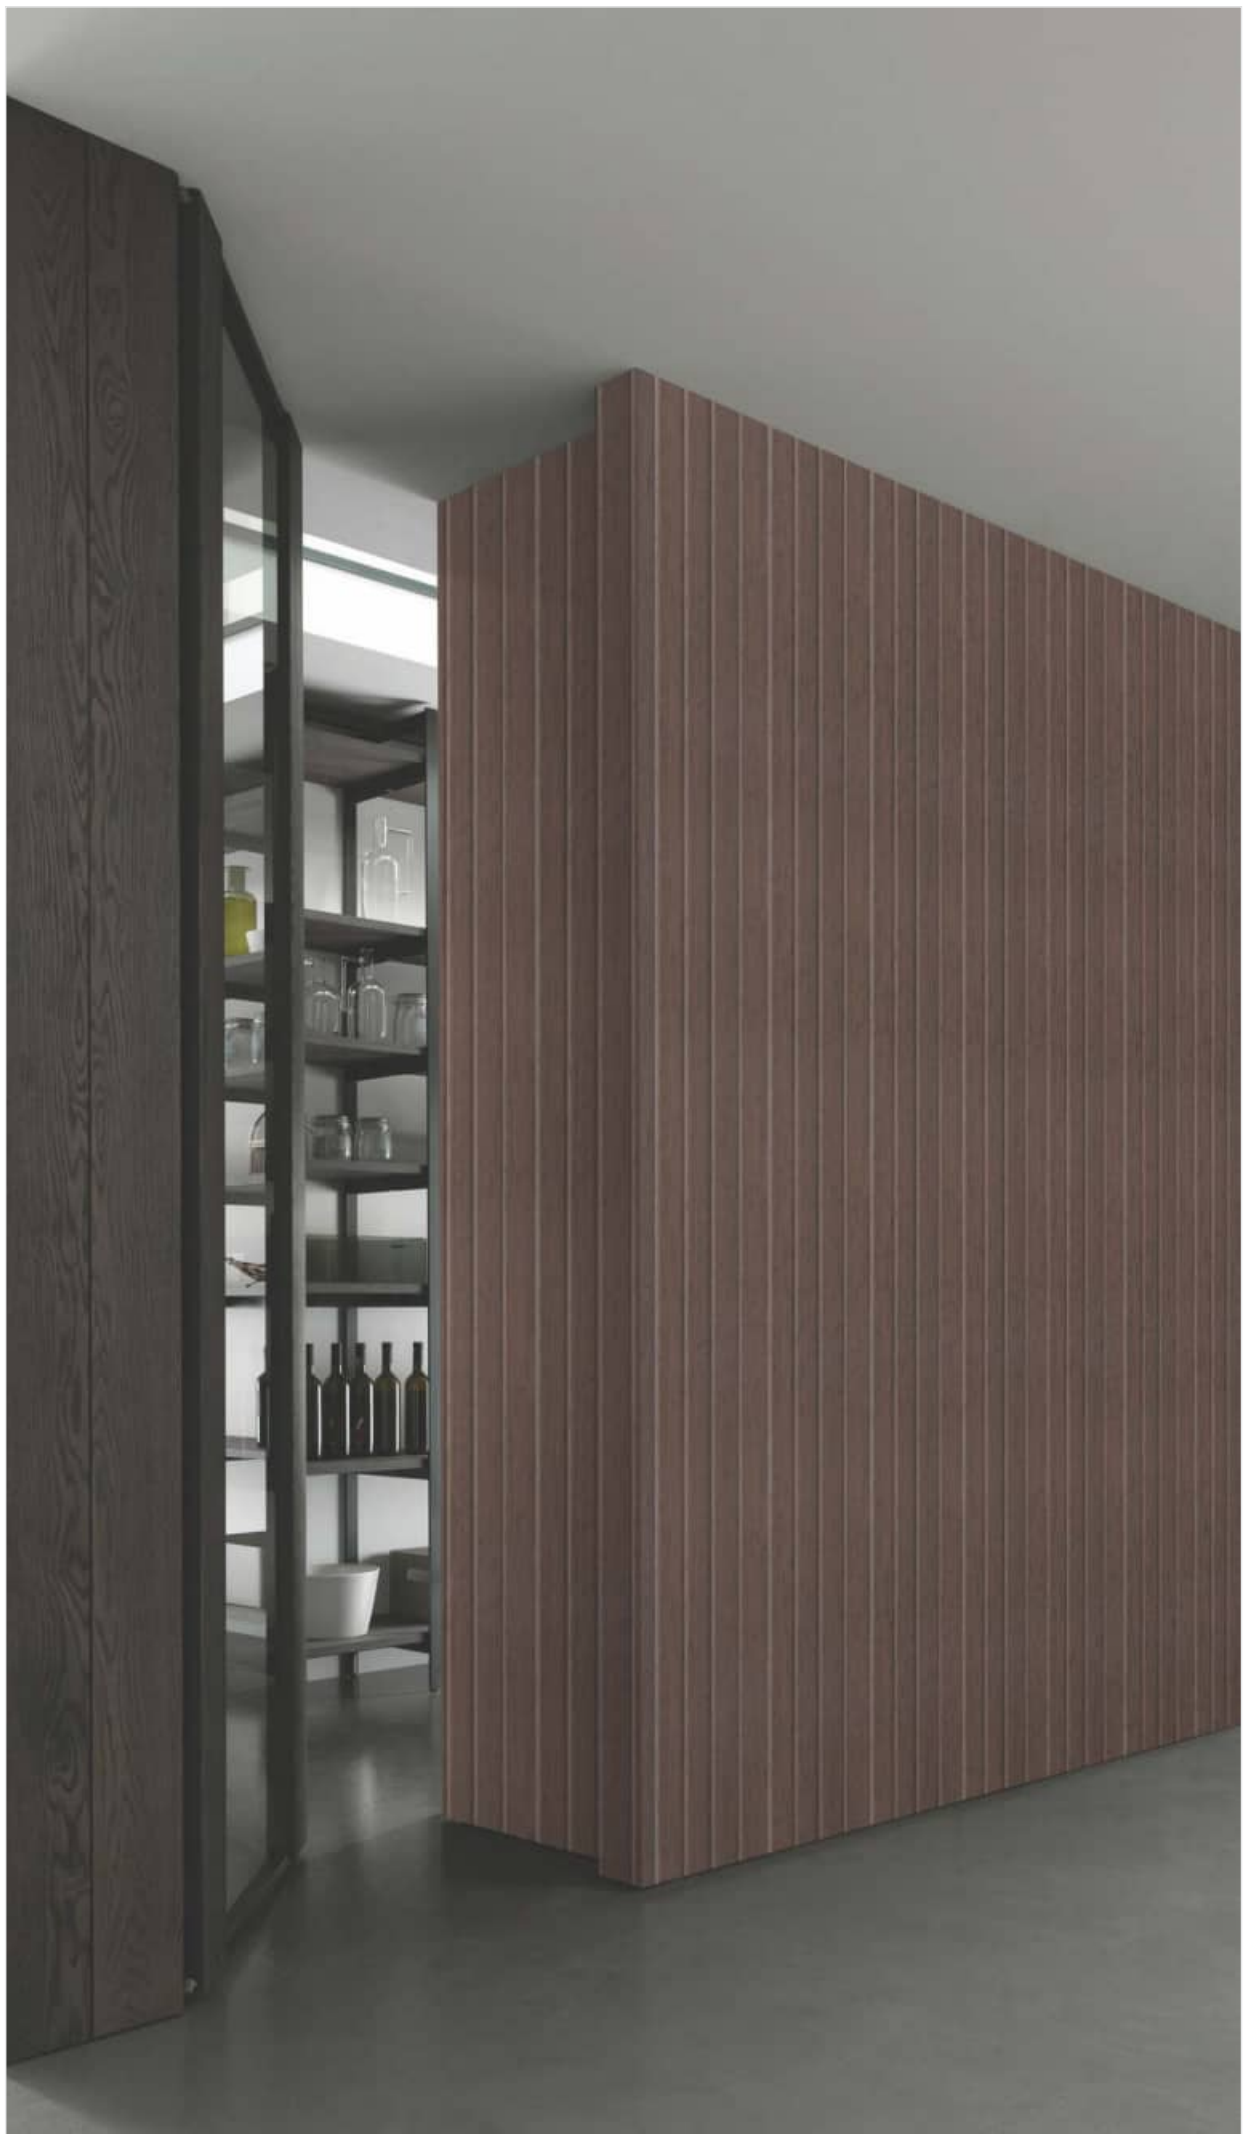

LOWE ⁰⁶/_{WP}

2900MM

WPP-005

150MM

A thoughtful blend of texture and alignment that elevates interiors with sculpted sophistication.